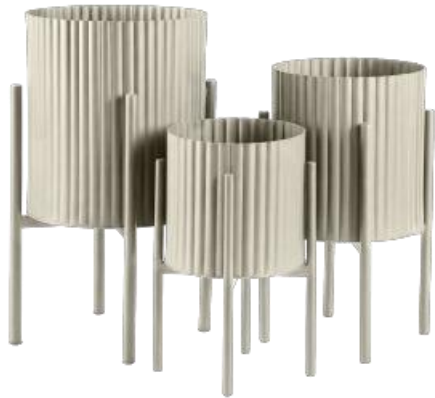

Name:	Planter Mintd	MOQ:	
EAN Code:	NU26_FUTD00_41713	FOB Price:	Inquire please
Material:		Selling Unit:	
Dimension(L * W * H):	**	Set of Parts:	

Notes: